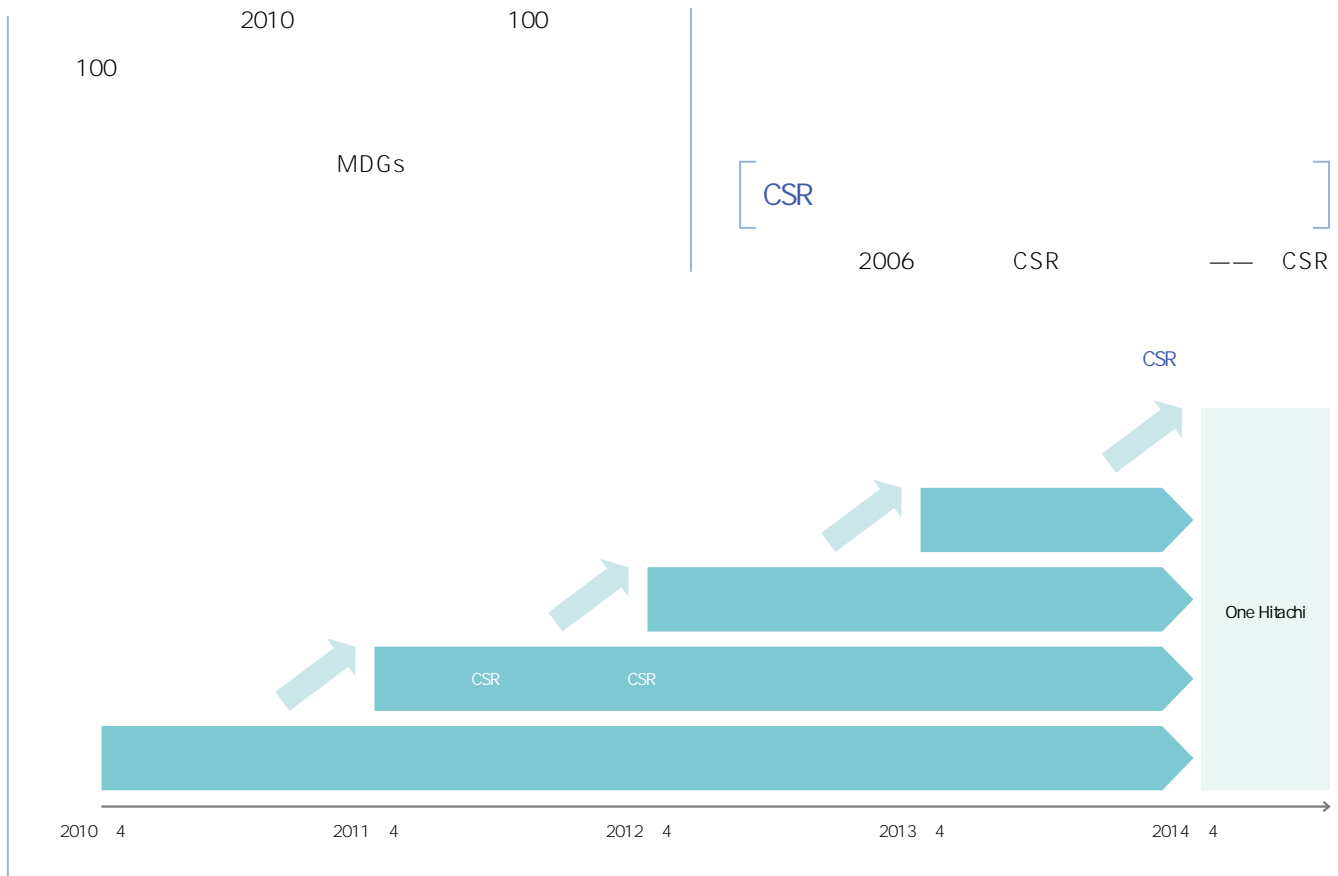

日立的CSR活动

" 2009

"

2010 1

"

"

"

"

14

"

"

2009 10

"

"

2007

CSR

" 5

CSR

CSR

2009

" 5- 12

"

30

" CSR

"

CSR

CSR

CSR

1 DJSI Dow Jones Sustainability Index
SAM

2 SAM Sustainable Asset Management

SRI

3 SRI Socially Responsible Investment
CSR